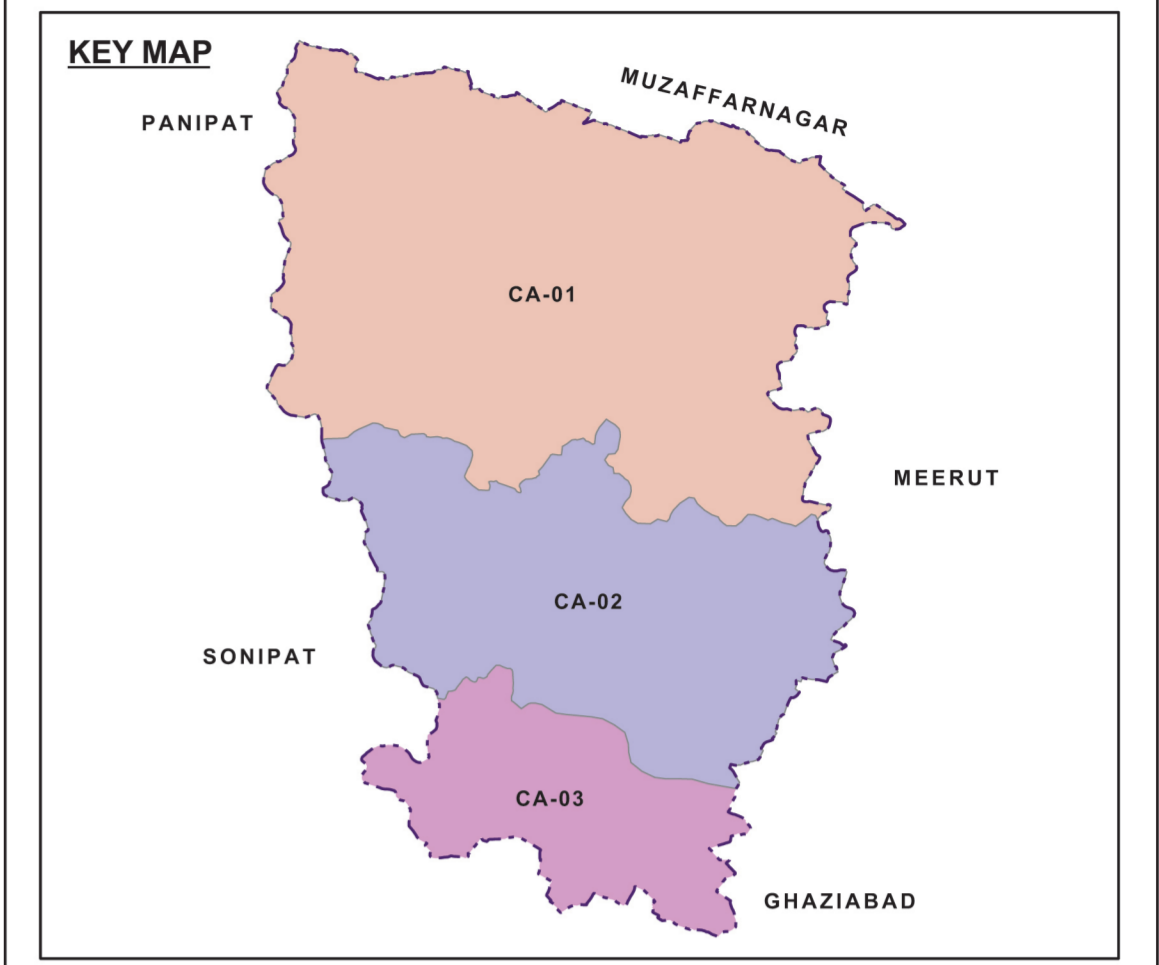

BAGHPAT DISTRICT GEOGRAPHICAL AREA (UTTAR PRADESH)

| | |
|---|-----------------|
| Total Population within the Geographical Area as per 2011 | |
| 13.03 Lacs (Approx.) | |
| Total Geographical Area (Sq KMS) | No.Charge Areas |
| 1,325 | 3 |
| Charge Areas Identification | |
| CA-01 | Baraut |
| CA-02 | Baghpat |
| CA-03 | Khekada |

LEGEND

LANDMARKS

- DISTRICT HEAD QUARTER
- TAHSIL HEAD QUARTER
- MAJOR TOWNS

VECTORS

- STATE HIGHWAY
- MAJOR ROAD
- RAILWAY
- GA BOUNDARY
- WATER BODIES

VILLAGE POPULATION

- VILLAGE WITH POPULATION 5000 AND ABOVE

REMARKS:-

- Landmarks are indicative in nature.
- Each charge area is depicted in different color and is enclosed by physical features such as roads, rivers, railway tracks or administrative boundaries as shown in the map.
- This map is a part of 'application-cum-bid document' for the Baghpat District Geographical area.

| CA Name | Village With Population > 5000 | Road/s Passing Through |
|---------|--|------------------------|
| CA-01 | Baraut, Dohat, Tikri, Chhaprauli, Asara, Bamnauli, Baoli, Baranawa, Barwala, Bhadal, Bijrol, Bijwara, Binauli, Doha Dhikana, Gangnauli, Hilwari, Jiwana, Johri, Kakor Kalan, Kakripur, Kirthal, Kishanpur, Koori, Kotana, Loomb, Luhari, Mahavatpur, Malakpur, Mozizabadnagal, Mukarrabpur Kandra, Nirpura, Ramala, Ranchhar, Rathaura, Sadakpur Jonmana, Sadakpur Sinoli, Shabga, Shahpur Baroli, Sirsal Darkaoda, Sirsali, Soop, Tanda, Tugana, Vazidpur | SH 57 |
| CA-02 | Baghpat, Aminagar Sarai, Agarwal Mandi, Amipur Baleni, Bali, Basaud, Bilochpura, Daula, Dhanaura Silvernagar, Dhikoli Dolcha, Faizpur Ninana, Hisawada, Khatta Prahladpur, Meetli, Niwara, Pawla- Begmabad, Pilana, Saroorpur Kalan, Singhawali Ahir, Sisana | SH 57, SH 11 |
| CA-03 | Khekada, Basi, Fakharpur Mohammad Shahpur, Ghitora, Katha, Mavikala, Rataul, Rawan Urf Baragoan, Sankrod, Sunehra | SH 57 |